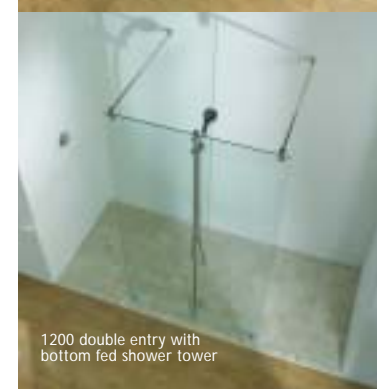

\*Required for all Concept 2 and Concept 3 Trays  
All prices include VAT

1400 Curved Panel Walk-in in recess, right hand access with bottom fed shower tower

1700 Curved Panel Walk-in in recess, right hand access with bottom fed shower tower

1500 Flat Panel Walk-in with side panel and bottom fed shower tower

1000 front panel and 900 side panel with bottom fed shower tower

1200 double entry with bottom fed shower tower

	Customer specified options	KUDOS concept	KUDOS concept 2*	Plinth
<b>SQUARE TRAYS</b>				
760 x 760	-	£86.00	£86.00	£73.87
800 x 800	-	£110.25	£110.25	£73.87
900 x 900	-	£153.25	£153.25	£88.20
<b>RECTANGULAR TRAYS</b>				
1000 x 800	-	£201.76	£201.76	£100.33
1200 x 760	-	£188.53	£188.53	£100.33
1200 x 800	-	£213.89	£213.89	£100.33
1200 x 900	-	£226.01	£226.01	£100.33
1500 x 800	-	-	£325.50	£183.75
<b>BOWED FRONTED TRAYS</b>				
800 x 800	-	£130.10	£130.10	£152.83* <sup>Δ</sup>
900 x 800	-	£171.99	£171.99	£152.83* <sup>Δ</sup>
1200 x 700	-	£220.50	£220.50	£169.37* <sup>Δ</sup>
1500 x 700	-	-	£325.50	£215.25* <sup>Δ</sup>
1700 x 700	-	-	£435.75	£236.25* <sup>Δ</sup>
<b>CORNER TRAYS</b>				
900 Pentagra	-	£188.53	-	£100.33
900 Quadrant	-	£188.53	-	£116.00 <sup>†</sup>
810 Curved	-	£177.50	£177.50	£152.83*
910 Curved	-	£188.53	£188.53	£152.83*
1000 Curved	-	-	£210.00	£162.75*
1000 x 810 Offset	L/H or R/H	£188.53	£188.53	£152.83*
1200 x 910 Offset	L/H or R/H	-	£252.00	£215.25*
1270 x 910 Offset	L/H or R/H	£249.17	£249.17	£215.25*
<b>PENINSULA TRAYS</b>				
1200 x 910	-	-	£273.00	£236.25*
<b>KUDOS SHOWER WASTES</b>				
90mm High Flow Waste	-	-	£26.25 <sup>††</sup>	-
<b>KUDOS FLEXIBLE TILING UPSTAND STRIPS</b>				
Tile Upstand Strip 1.8 metre	-	£11.03	£11.03	-
Tile Upstand Strip 2.4 metre	-	£13.79	£13.79	-
Tile Upstand Strip 3.1 metre	-	£16.54	£16.54	-