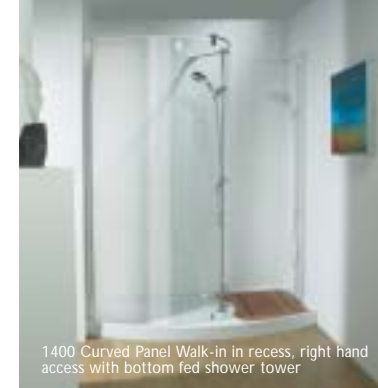

*Required for all Concept 2 and Concept 3 Trays
All prices include VAT