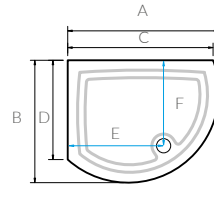

### Product Codes & Sizes

Concept Trays	Size Options (mm)	Product Code	Dimensions (mm)						Plinth Code
			A	B	C	D	E	F	
Curved	810 x 810	DC81W	810	810	772	772	512	512	PLP81C†
Curved	910 x 910	DC91W	910	910	824	824	612	612	PLP91C†
Curved	1000 x 1000	DC100W	1000	1000	847	847	702	702	PLPC100W†
Peninsula	1200 x 910	DPEN129W	1200	910	1027	-	600	737	PLPPEN129W†
Bowed	800 x 800	DB80W	800	905	800	-	400	735	PLP80BF†
Bowed	900 x 800	DB90W	900	920	800	-	450	746	PLP90BF†
Bowed	1200 x 700	DB120W	1200	850	700	-	600	677	PLP127BF†
Bowed	1500 x 700	DB150W	1500	888	700	-	750	714	PLPB150W†
Bowed	1700 x 700	DB170W	1685	910	700	-	843	737	PLPB170W†
Offset Curved LH	1000 x 810	DCOS108LW	1000	810	962	657	635	566	PLP108OSL†
Offset Curved RH	1000 x 810	DCOS108RW	1000	810	962	657	635	566	PLP108OSR†
Offset Curved LH	1200 x 910	DCOS129LW	1200	910	1175	727	768	655	PLPCOS129LW†
Offset Curved RH	1200 x 910	DCOS129RW	1200	910	1175	727	768	655	PLPCOS129RW†
Offset Curved LH	1270 x 910	DCOSLW	1270	910	1185	830	972	612	PLP91OSLW†
Offset Curved RH	1270 x 910	DCOSRW	1270	910	1185	830	972	612	PLP91OSRW†

+ Bowed

+ Peninsular

+ Curved

+ Offset Curved

+ 1270 Offset Curved

\*Available in Left or Right handed options - left hand version shown. 94mm waste hole dimension to suit Kudos 90mm high flow waste with metal chrome domed top (supplied separately). †Plinths for Curved and Bowed trays are supplied with moulded fascia panel/s. Tested in accordance with BS EN274-2:2002. \*Guarantee applies to material and manufacturing defects only. See website for full Terms and Conditions.

4. Plinths are available to suit all concept trays.

Moulded fascia panels fit under the tray when plinth height set at 110mm, a surface mounted, flexible, flat panel is available where it is necessary to raise the plinth higher than 110mm.