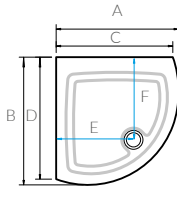

### Product Codes & Sizes

Concept Trays	Size Options (mm)	Product Code	Dimensions (mm)						Plinth Code
			A	B	C	D	E	F	
Curved	810 x 810	DC81W	810	810	772	772	512	512	PLP81C†
Curved	910 x 910	DC91W	910	910	824	824	612	612	PLP91C†
Curved	1000 x 1000	DC100W	1000	1000	847	847	702	702	PLPC100W†
Peninsula	1200 x 910	DPEN129W	1200	910	1027	-	600	737	PLPPEN129W†
Bowed	800 x 800	DB80W	800	905	800	-	400	735	PLP80BF†
Bowed	900 x 800	DB90W	900	920	800	-	450	746	PLP90BF†
Bowed	1200 x 700	DB120W	1200	850	700	-	600	677	PLP127BF†
Bowed	1500 x 700	DB150W	1500	888	700	-	750	714	PLPB150W†
Bowed	1700 x 700	DB170W	1685	910	700	-	843	737	PLPB170W†
Offset Curved LH	1000 x 810	DCOS108LW	1000	810	962	657	635	566	PLP108OSL†
Offset Curved RH	1000 x 810	DCOS108RW	1000	810	962	657	635	566	PLP108OSR†
Offset Curved LH	1200 x 910	DCOS129LW	1200	910	1175	727	768	655	PLPCOS129LW†
Offset Curved RH	1200 x 910	DCOS129RW	1200	910	1175	727	768	655	PLPCOS129RW†
Offset Curved LH	1270 x 910	DCOSLW	1270	910	1185	830	972	612	PLP91OSLW†
Offset Curved RH	1270 x 910	DCOSRW	1270	910	1185	830	972	612	PLP91OSRW†

+ Bowed

+ Peninsular

+ Curved

+ Offset Curved

+ 1270 Offset Curved

\*Available in Left or Right handed options - left hand version shown. 94mm waste hole dimension to suit Kudos 90mm high flow waste with metal chrome domed top (supplied separately). †Plinths for Curved and Bowed trays are supplied with moulded fascia panel/s. Tested in accordance with BS EN274-2:2002. \*Guarantee applies to material and manufacturing defects only. See website for full Terms and Conditions.

4. Plinths are available to suit all concept trays.

Moulded fascia panels fit under the tray when plinth height set at 110mm, a surface mounted, flexible, flat panel is available where it is necessary to raise the plinth higher than 110mm.