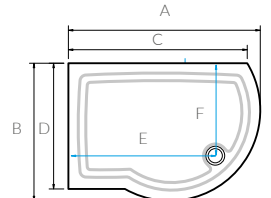

### Product Codes & Sizes

Concept Trays	Size Options (mm)	Product Code	Dimensions (mm)						Plinth Code
			A	B	C	D	E	F	
Curved	810 x 810	DC81W	810	810	772	772	512	512	PLP81C†
Curved	910 x 910	DC91W	910	910	824	824	612	612	PLP91C†
Curved	1000 x 1000	DC100W	1000	1000	847	847	702	702	PLPC100W†
Peninsula	1200 x 910	DPEN129W	1200	910	1027	-	600	737	PLPPEN129W†
Bowed	800 x 800	DB80W	800	905	800	-	400	735	PLP80BF†
Bowed	900 x 800	DB90W	900	920	800	-	450	746	PLP90BF†
Bowed	1200 x 700	DB120W	1200	850	700	-	600	677	PLP127BF†
Bowed	1500 x 700	DB150W	1500	888	700	-	750	714	PLPB150W†
Bowed	1700 x 700	DB170W	1685	910	700	-	843	737	PLPB170W†
Offset Curved LH	1000 x 810	DCOS108LW	1000	810	962	657	635	566	PLP108OSL†
Offset Curved RH	1000 x 810	DCOS108RW	1000	810	962	657	635	566	PLP108OSR†
Offset Curved LH	1200 x 910	DCOS129LW	1200	910	1175	727	768	655	PLPCOS129LW†
Offset Curved RH	1200 x 910	DCOS129RW	1200	910	1175	727	768	655	PLPCOS129RW†
Offset Curved LH	1270 x 910	DCOSLW	1270	910	1185	830	972	612	PLP91OSLW†
Offset Curved RH	1270 x 910	DCOSRW	1270	910	1185	830	972	612	PLP91OSRW†

+ Bowed

+ Peninsular

+ Curved

+ Offset Curved

+ 1270 Offset Curved

\*Available in Left or Right handed options - left hand version shown. 94mm waste hole dimension to suit Kudos 90mm high flow waste with metal chrome domed top (supplied separately). †Plinths for Curved and Bowed trays are supplied with moulded fascia panel/s. Tested in accordance with BS EN274-2:2002. \*Guarantee applies to material and manufacturing defects only. See website for full Terms and Conditions.

The Concept Plinth makes fitting a **concept shower tray** easier and faster than ever.

1. Use shower base as template.

2. Adjustable steel frame for levelling and easy plumbing.

3. Easy fit baseboard for total support, providing easy access to waste connection.