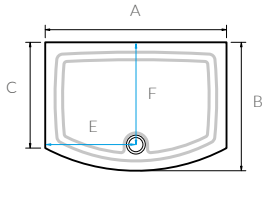

### Product Codes & Sizes

Concept Trays	Size Options (mm)	Product Code	Dimensions (mm)						Plinth Code
			A	B	C	D	E	F	
Curved	810 x 810	DC81W	810	810	772	772	512	512	PLP81C†
Curved	910 x 910	DC91W	910	910	824	824	612	612	PLP91C†
Curved	1000 x 1000	DC100W	1000	1000	847	847	702	702	PLPC100W†
Peninsula	1200 x 910	DPEN129W	1200	910	1027	-	600	737	PLPPEN129W†
Bowed	800 x 800	DB80W	800	905	800	-	400	735	PLP80BF†
Bowed	900 x 800	DB90W	900	920	800	-	450	746	PLP90BF†
Bowed	1200 x 700	DB120W	1200	850	700	-	600	677	PLP127BF†
Bowed	1500 x 700	DB150W	1500	888	700	-	750	714	PLPB150W†
Bowed	1700 x 700	DB170W	1685	910	700	-	843	737	PLPB170W†
Offset Curved LH	1000 x 810	DCOS108LW	1000	810	962	657	635	566	PLP108OSL†
Offset Curved RH	1000 x 810	DCOS108RW	1000	810	962	657	635	566	PLP108OSR†
Offset Curved LH	1200 x 910	DCOS129LW	1200	910	1175	727	768	655	PLPCOS129LW†
Offset Curved RH	1200 x 910	DCOS129RW	1200	910	1175	727	768	655	PLPCOS129RW†
Offset Curved LH	1270 x 910	DCOSLW	1270	910	1185	830	972	612	PLP91OSLW†
Offset Curved RH	1270 x 910	DCOSRW	1270	910	1185	830	972	612	PLP91OSRW†

+ Bowed

+ Peninsular

+ Curved

+ Offset Curved

+ 1270 Offset Curved

\*Available in Left or Right handed options - left hand version shown. 94mm waste hole dimension to suit Kudos 90mm high flow waste with metal chrome domed top (supplied separately). †Plinths for Curved and Bowed trays are supplied with moulded fascia panel/s. Tested in accordance with BS EN274-2:2002. \*Guarantee applies to material and manufacturing defects only. See website for full Terms and Conditions.

4. Plinths are available to suit all concept trays.

Moulded fascia panels fit under the tray when plinth height set at 110mm, a surface mounted, flexible, flat panel is available where it is necessary to raise the plinth higher than 110mm.