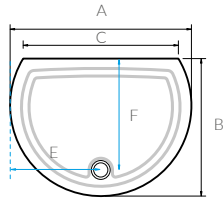

### Product Codes & Sizes

Concept Trays	Size Options (mm)	Product Code	Dimensions (mm)						Plinth Code
			A	B	C	D	E	F	
Curved	810 x 810	DC81W	810	810	772	772	512	512	PLP81C†
Curved	910 x 910	DC91W	910	910	824	824	612	612	PLP91C†
Curved	1000 x 1000	DC100W	1000	1000	847	847	702	702	PLPC100W†
Peninsula	1200 x 910	DPEN129W	1200	910	1027	-	600	737	PLPPEN129W†
Bowed	800 x 800	DB80W	800	905	800	-	400	735	PLP80BF†
Bowed	900 x 800	DB90W	900	920	800	-	450	746	PLP90BF†
Bowed	1200 x 700	DB120W	1200	850	700	-	600	677	PLP127BF†
Bowed	1500 x 700	DB150W	1500	888	700	-	750	714	PLPB150W†
Bowed	1700 x 700	DB170W	1685	910	700	-	843	737	PLPB170W†
Offset Curved LH	1000 x 810	DCOS108LW	1000	810	962	657	635	566	PLP108OSL†
Offset Curved RH	1000 x 810	DCOS108RW	1000	810	962	657	635	566	PLP108OSR†
Offset Curved LH	1200 x 910	DCOS129LW	1200	910	1175	727	768	655	PLPCOS129LW†
Offset Curved RH	1200 x 910	DCOS129RW	1200	910	1175	727	768	655	PLPCOS129RW†
Offset Curved LH	1270 x 910	DCOSLW	1270	910	1185	830	972	612	PLP91OSLW†
Offset Curved RH	1270 x 910	DCOSRW	1270	910	1185	830	972	612	PLP91OSRW†

+ Bowed

+ Peninsular

+ Curved

+ Offset Curved

+ 1270 Offset Curved

\*Available in Left or Right handed options - left hand version shown. 94mm waste hole dimension to suit Kudos 90mm high flow waste with metal chrome domed top (supplied separately). †Plinths for Curved and Bowed trays are supplied with moulded fascia panel/s. Tested in accordance with BS EN274-2:2002. \*Guarantee applies to material and manufacturing defects only. See website for full Terms and Conditions.

4. Plinths are available to suit all concept trays.

Moulded fascia panels fit under the tray when plinth height set at 110mm, a surface mounted, flexible, flat panel is available where it is necessary to raise the plinth higher than 110mm.